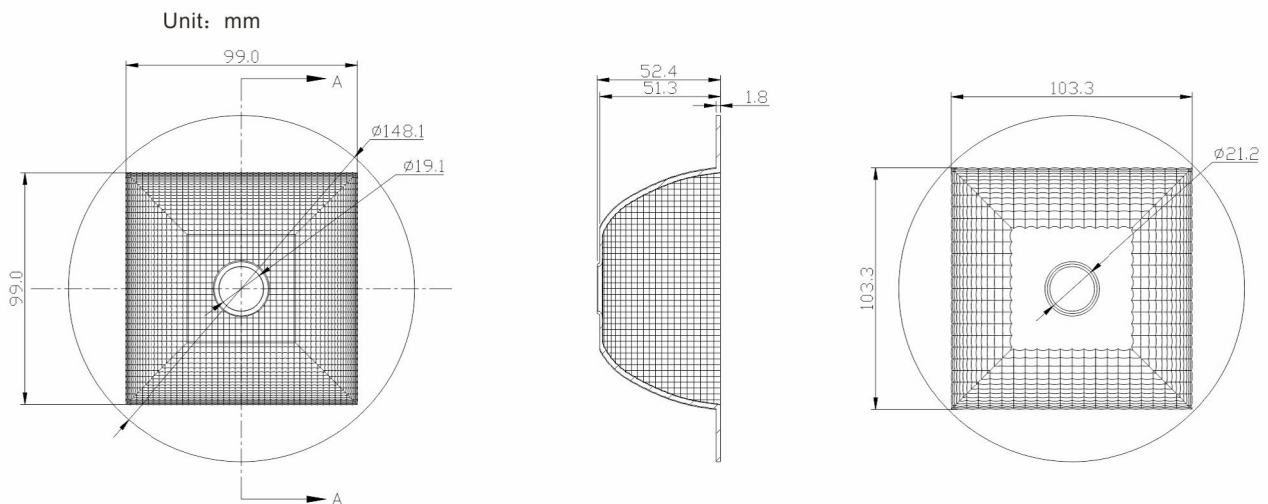

PRODUCT SPECIFICATION
P90529

Version:20191009v1

Beam Angle: 85°

SOURCE

Bridgelux: V13 gen7 / V13 gen8

Citizen: CLU03x-12xx

Luminus: CXM-14(AC00) Gen1 / CXM-14(AC30) Gen3 / CXM-14(AC40) Gen4

2/F, Building C1, No.73 Weiwu Road, Zengcheng, Guangzhou, China