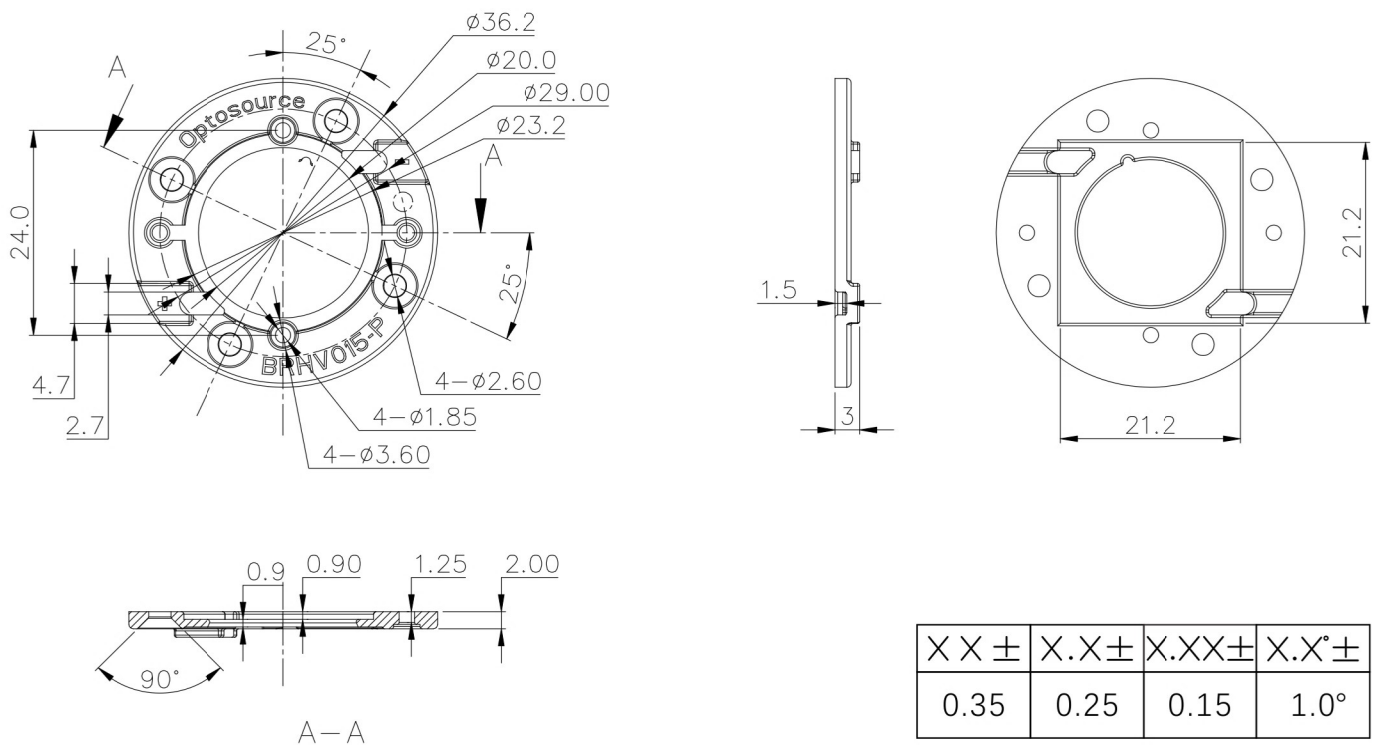

BRHV015-P

Date:20231109 **Ver1.0**

BASIC PARAMETERS

Order code	BRHV015-P
COB dimension(mm)	21 * 21 * 1.0
Material	PC
Holder dimension(mm)	ø36.2 * 3
Operating temperature	Tj ≤ 85°C
Screw size	M2.5
Torque N.m	0.3~0.35 N.m
COB LES(mm)	12~17
RoHS	Yes

DRAWING

Unit:mm

www.opto-source.com

- +86 20 8266 0966
- +86 20 8264 3119
- sales@opto-source.com
- www.opto-source.com
- 2/F, Building C1, No.73, Weiwu Road, Zengcheng, Guangzhou, China, 511300

— Reflector — Lens — Mold